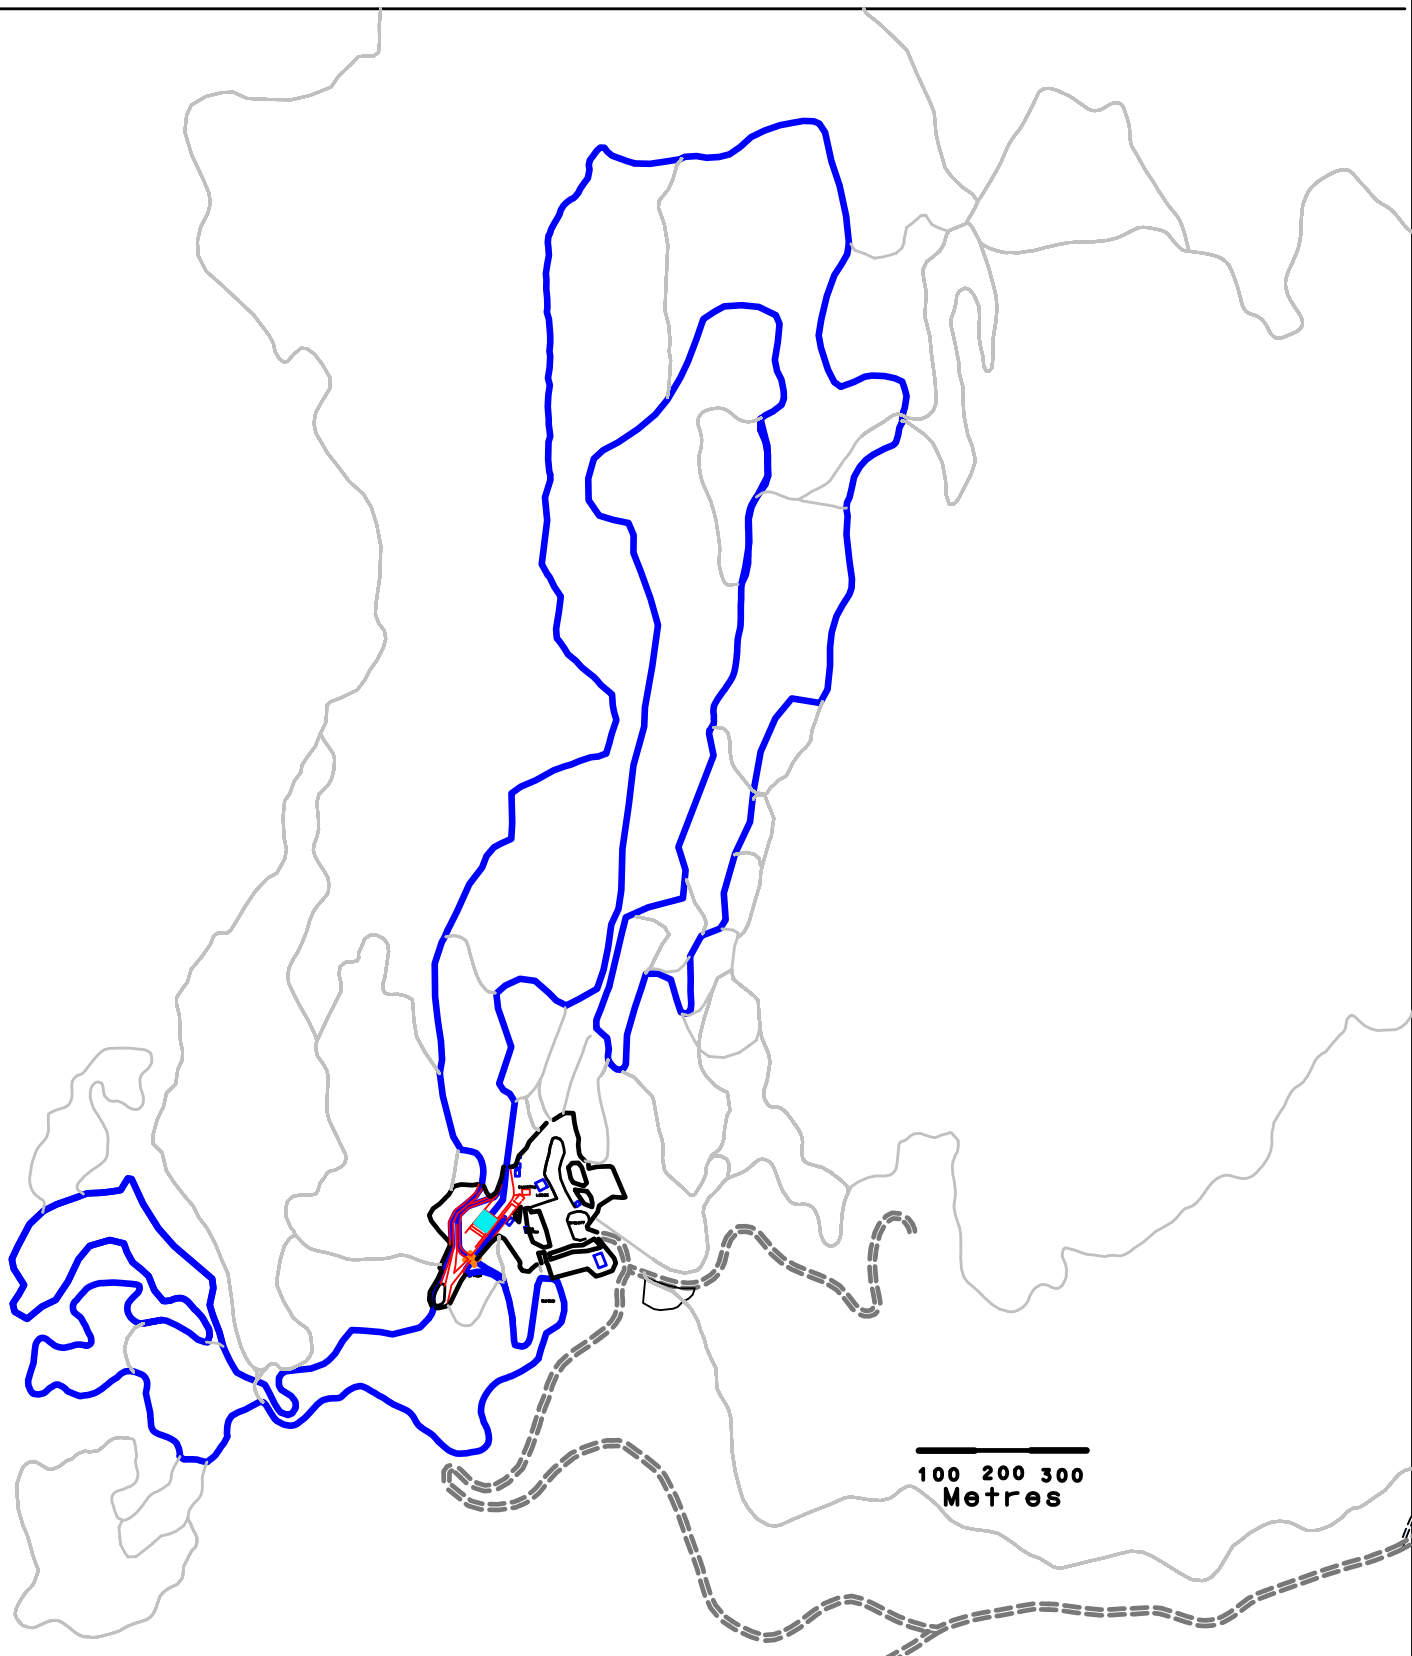

Sovereign Lake NORDIC CLUB

15 km Course
World Masters

100 200 300
Metres